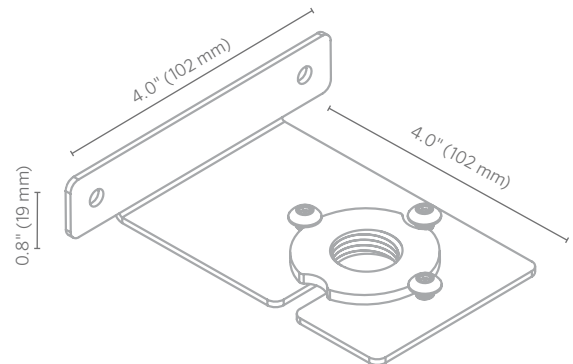

PROJECT _____

CATALOG # _____

TYPE _____

NOTES _____

Gutter Mount

Elevate up lights in gutter applications. Stainless steel bracket with 1/2" (13 mm) thread.

Quick Facts

- Stainless steel bracket with stainless steel hardware
- For gutter-mounting applications

Gutter Mount SPECIFICATIONS

Model	Finish
GM	■ SS Stainless Steel 

EXAMPLE CONFIGURATION: GM-SS

GM - SS

Model Number	Description
GM-SS	Gutter Mount for ½" (13 mm) thread up lights

© 2020 Hunter Industries™. Hunter, FX Luminaire, and all related logos are trademarks of Hunter Industries, registered in the U.S. and other countries.