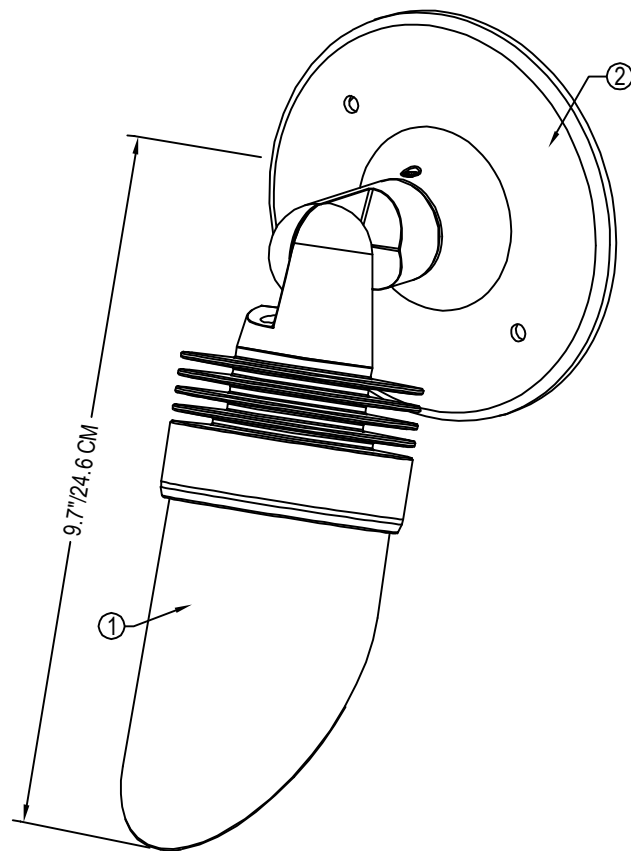

DETAIL LEGEND:

- ① FX Luminaire DE fixture. See plan legend for wattage, beam spread and accessories.
- ② FX Luminaire Round Wall Plate

NOTES:

- A. Installation to be completed in accordance with manufacturer's specifications.
- B. Accepts 10-15 volts - AC or DC.
- C. See plan legend for LED board and accessories.
- D. Always refer to FX product installation notes prior to installation.

## DOWN LIGHTS

DE with Round Wall Plate

NOT TO SCALE