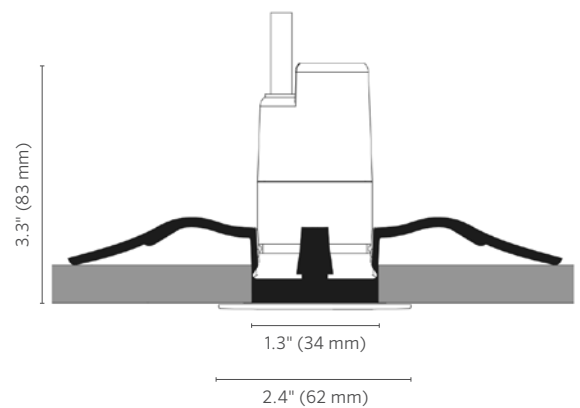

Quick Facts

- Marine-grade aluminum with low-glare powder-coated finish
- Compatible with Luxor technology
- Phase and PWM dimmable
- Input voltage: 10-15V

VC Down Light SPECIFICATIONS

Output	1LED
Total Lumens	156
Input Voltage	10 to 15V
Input Power (W)	2.8
VA	3.3
Efficacy (Lumens/Watt)	56
Color Rendering Index (CRI)	80+
Center Beam Candlepower	436
Dimming	PWM, Phase
RGBW Available	No
Luxor Compatibility	
Default	--
ZD Option	Zoning/Dimming
ZDC Option	--
Minimum Rated Life (L70 B10)	55,000 Hrs avg

Materials

Polymer and marine-grade aluminum

Weight

0.9 lbs. (0.4 kg)

Ambient Operating Temperature

-4°F to 122°F (-20°C to 50°C)

Lamp

Integrated module with LED

Wiring

Flexible rubber cable

Power

Input 10-15 VAC/VDC, 50/60 Hz. Remote transformer required (specify separately).

Optics

Low-glare shielding with 30° beam angle.

Housing

Powder-coated marine-grade aluminum