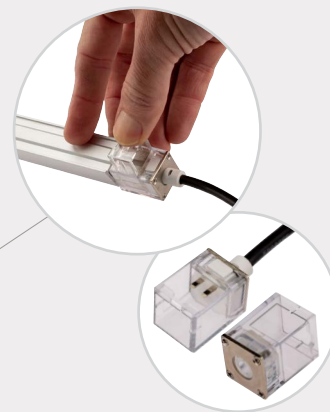

### Robust and Versatile Strip Lighting

Silicone-encased LEDs deliver a soft, diffused light distribution for top performance in a range of applications.

### Quick and Secure IP65 Connections

It's easy to make all needed connections during installation — with no heat shrink or adhesive required!

### Installation Accessories Included

All required splice connection accessories and termination caps are included with every purchase. The SRP Strip Light comes preinstalled with a 10' (3 m) power feed for a seamless installation experience.

**Solution:** SRP Strip Light jumper and closed-end connectors are fully preassembled and included with every purchase. Installation is fast and efficient with only three simple steps required: Insert, slide, and snap!