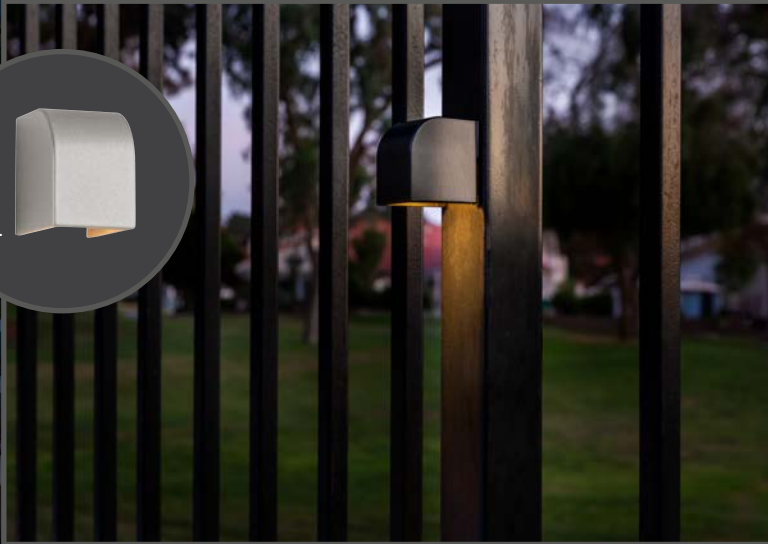

QL

See our full line of lighting solutions at fxl.com/hardscapes