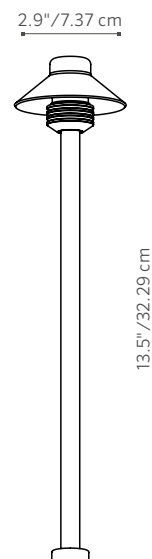

*The DP is the most petite luminaire in the FX family. Milled from extra-heavy gauge copper and solid brass, the DP is engineered to last. The beam spread of the DP provides maximum projection with minimum glare. This model is perfect for coastal exposures or areas where irrigation water contains high levels of minerals or caustic salts.*

## DP: Path Light

# DP: Path Light

**FACTORY INSTALLED OPTIONS:** Order 1 + 2 + 3 + 4

Step	Description	Code
1	FIXTURE	DP
2	LAMP	10 (10,000 Hr Xenon), 10H (20,000 Hr Halogen)
3	RISER OPTIONS	8R, 12R, 18R
4	FINISH	CU, NP, WG, FW, AL, BZ, DG, WI, VF, SB, FB

**EXAMPLE:** DP-10-12R-SB = DP - 10W Xenon Lamp - 12" Riser - Sedona Brown Finish

**FIELD INSTALLED OPTIONS:** Order Individually

Mounts				
Super Slot Spike (753900) 2" x 10" <b>Included</b> ▶				
Long Slot Spike (250015840000) 2.5" x 10"				
SuperJ-Box (SJ-XX**) 2.5" x 12"				
Post Mount (PM-XX**) 2.5" x 13"				
	Super Slot Spike	Long Slot Spike	Super J-Box XX**	Post Mount XX**