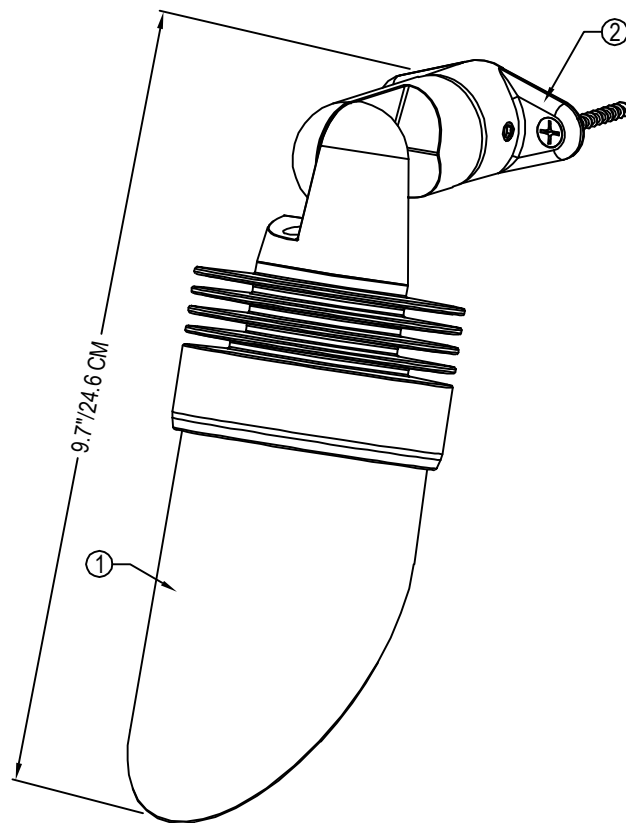

FXLuminaire

FX LUMINAIRE

1940 Diamond Street
San Marcos, CA 92078
Main: 760-744-5240
Technical Support: 760-591-7383
www.fxI.com

DETAIL LEGEND:

- ① FX Luminaire DE fixture. See plan legend for wattage, beam spread and accessories.
- ② FX Luminaire Mini Mount

NOTES:

- A. Installation to be completed in accordance with manufacturer's specifications.
- B. Accepts 10-15 volts - AC or DC.
- C. See plan legend for LED board and accessories.
- D. Always refer to FX product installation notes prior to installation.

DOWN LIGHTS
DE with Mini Mount

NOT TO SCALE