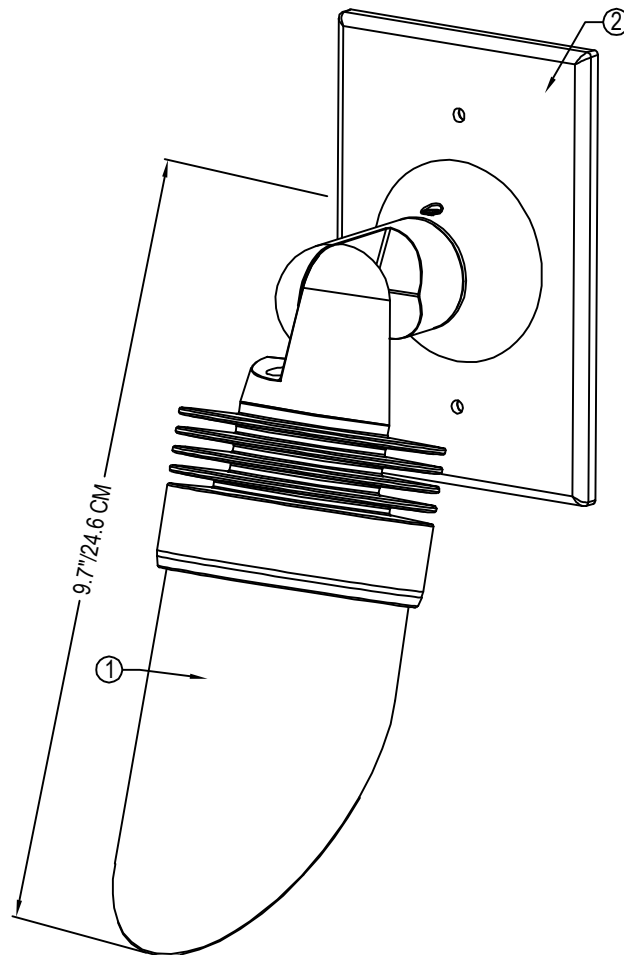

DETAIL LEGEND:

- ① FX Luminaire DE fixture. See plan legend for wattage, beam spread and accessories.
- ② FX Luminaire 1-Gang Wall Plate

NOTES:

- A. Installation to be completed in accordance with manufacturer's specifications.
- B. Accepts 10-15 volts - AC or DC.
- C. See plan legend for LED board and accessories.
- D. Always refer to FX product installation notes prior to installation.

## DOWN LIGHTS

DE with 1-Gang Wall Plate

NOT TO SCALE